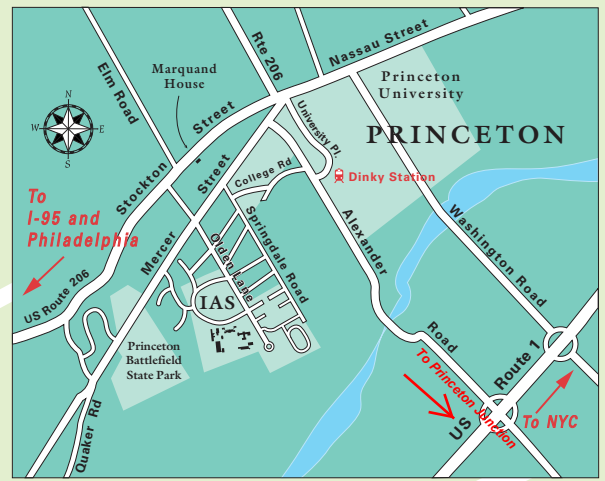

IAS

Institute for Advanced Study

- | | |
|---|--|
| <ul style="list-style-type: none"> 1 Fuld Hall a Reception b Mathematics–Natural Sciences Library (second floor) c Common Room d Director’s Office 2 Building A 3 Building B 4 Bloomberg Hall e Lecture Hall f The Simons Center for Systems Biology 5 Wolfensohn Hall 6 Simonyi Hall g Lecture Hall 7 Historical Studies–Social Science Library h Shelby White and Leon Levy Archives Center i White-Levy Room | <ul style="list-style-type: none"> 8 West Building j Lecture Hall (first floor) k Seminar Room (second floor) 9 Birch Garden 10 Marilyn and James Simons Hall l Dining Hall (first floor) m Dilworth Room (first floor) 11 Building D 12 ECP Building (225 S. Olden Lane) n Crossroads Nursery School o Fitness Center p Business Office 13 310 S. Olden Lane 14 320 S. Olden Lane 15 Olden Farm (97 Olden Lane) |
|---|--|

to Princeton Battlefield State Park

Founders' Rock

The Institute Woods

Map is not to scale